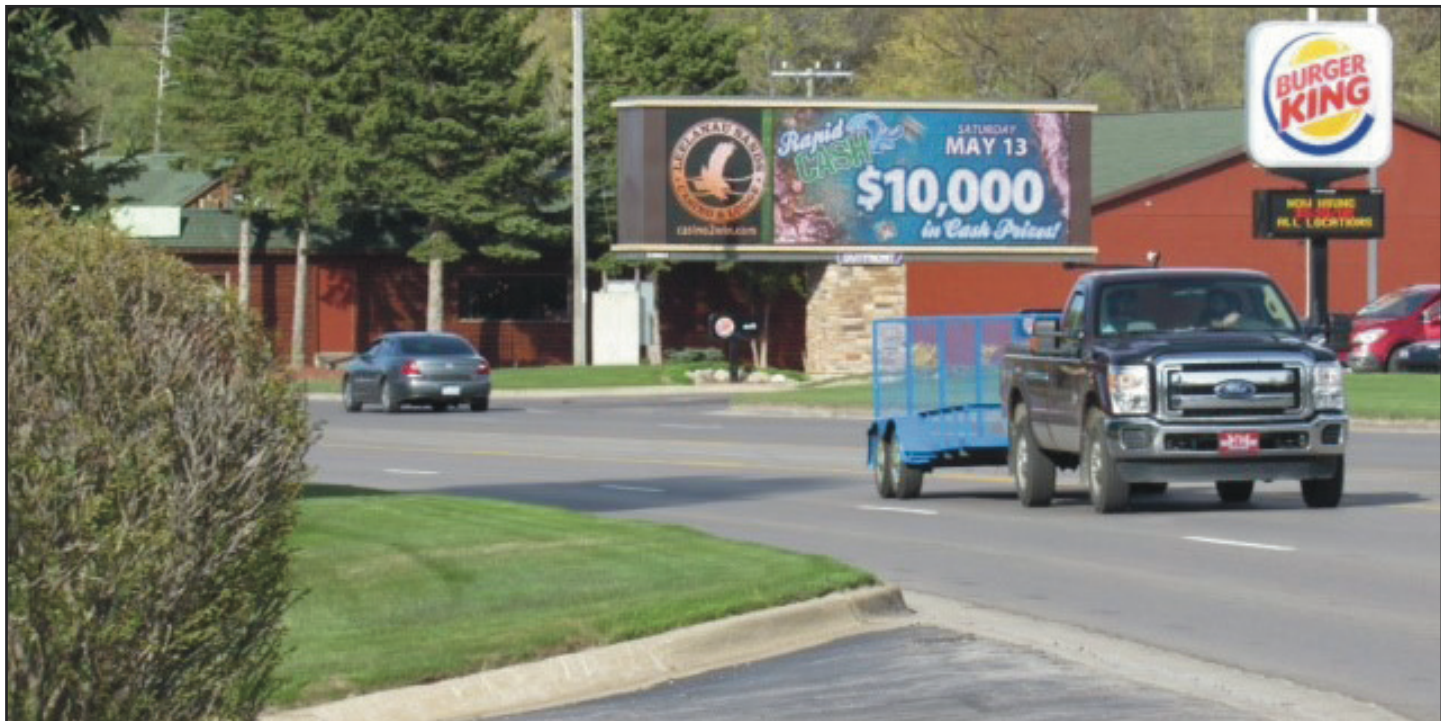

East Bound

New digital billboard in Traverse City, MI

South Side US-31/M-72 .5 Mile East of N. Four Mile Rd.

This exclusive location is a PRIME site to feature your products and services.

DETAILS	
County	Grand Traverse
Size	10' x 30'
Location	South Side US31/M72 .5 Mile East of N. Four Mile Rd.
Per Flip Impressions	30,059
Type	Digital
Flips	up to 8 each side with a 8 second hold
Latitude	44.74757
Longitude	-85.5263404
Facing	West

Contact information:

Tom Carroll
 Cell: 313-702-9101
 Email: tomfcarroll@icloud.com

West Bound

New digital billboard in Traverse City, MI

South Side US-31/M-72 .5 Mile East of N. Four Mile Rd.

This exclusive location is a PRIME site to feature your products and services.

DETAILS	
County	Grand Traverse
Size	10' x 30'
Location	South Side US31/M72 .5 Mile East of N. Four Mile Rd.
Per Flip Impressions	30,059
Type	Digital
Flips	up to 8 each side with a 8 second hold
Latitude	44.74757
Longitude	-85.5263404
Facing	East