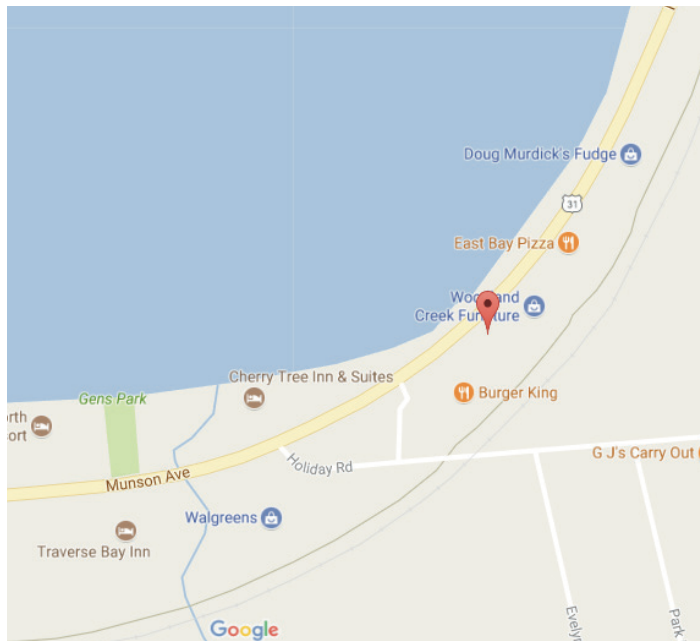

East Bound

New digital billboard in Traverse City, MI

South Side US-31/M-72 .5 Mile East of N. Four Mile Rd.

This exclusive location is a PRIME site to feature your products and services.

DETAILS	
County	Grand Traverse
Size	10' x 30'
Location	South Side US31/M72 .5 Mile East of N. Four Mile Rd.
Per Flip Impressions	30,059
Type	Digital
Flips	up to 8 each side with a 8 second hold
Latitude	44.74757
Longitude	-85.5263404
Facing	West

Contact information:

Tom Carroll
 Cell: 313-702-9101
 Email: tomfcarroll@icloud.com

West Bound

New digital billboard in Traverse City, MI

South Side US-31/M-72 .5 Mile East of N. Four Mile Rd.

This exclusive location is a PRIME site to feature your products and services.

DETAILS	
County	Grand Traverse
Size	10' x 30'
Location	South Side US31/M72 .5 Mile East of N. Four Mile Rd.
Per Flip Impressions	30,059
Type	Digital
Flips	up to 8 each side with a 8 second hold
Latitude	44.74757
Longitude	-85.5263404
Facing	East