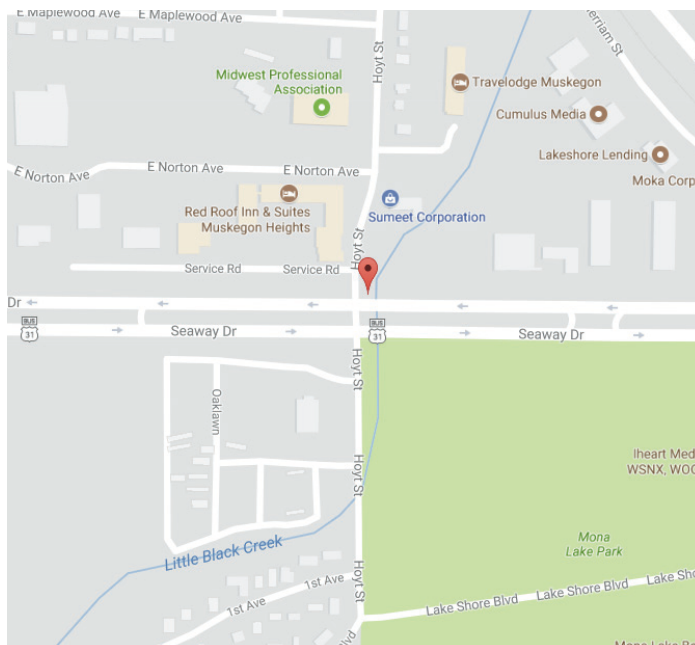

Eastbound

New digital billboard in Norton Shores, MI

NE Corner of Seaway Drive (BR-31) and Hoyt St.

This exclusive location is a PRIME site to feature your products and services.

DETAILS	
County	Muskegon
Size	10' x 36'
Location	NE Corner of Seaway Drive (US-31) and Hoyt
Per Flip Impressions	33,928
Type	Digital
Flips	up to 8 each side with a 8 second hold
Latitude	43.189678
Longitude	-86.240396
Facing	West

Contact information:

Jeff Zaloga
 Office: 231-799-4848
 Email: z@amgoutdoorad.com

Westbound

New digital billboard in Norton Shores, MI

NE Corner of Seaway Drive (BR-31) and Hoyt St.

This exclusive location is a PRIME site to feature your products and services.

DETAILS	
County	Muskegon
Size	10' x 36'
Location	NE Corner of Seaway Drive (US-31) and Hoyt
Per Flip Impressions	41,551
Type	Digital
Flips	up to 8 each side with a 8 second hold
Latitude	43.189678
Longitude	-86.240396
Facing	East