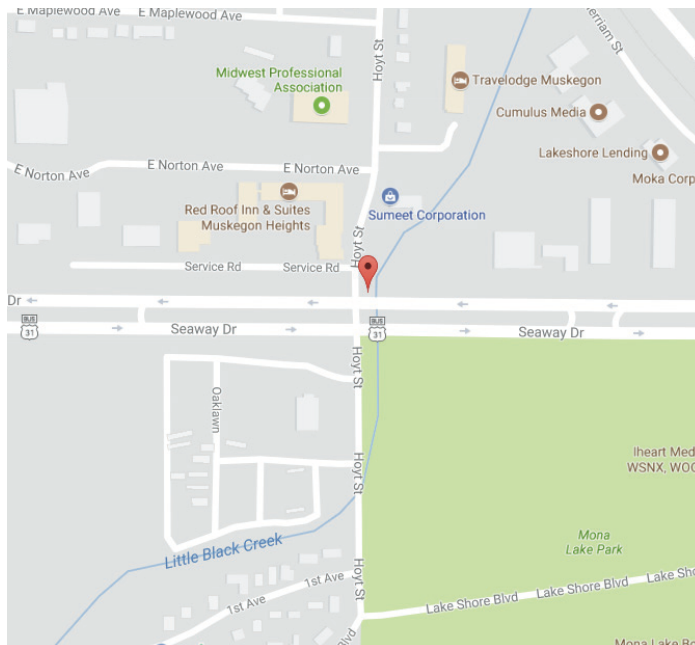

Eastbound

New digital billboard in Norton Shores, MI

NE Corner of Seaway Drive (BR-31) and Hoyt St.

This exclusive location is a PRIME site to feature your products and services.

DETAILS	
County	Muskegon
Size	10' x 36'
Location	NE Corner of Seaway Drive (US-31) and Hoyt
Per Flip Impressions	33,928
Type	Digital
Flips	up to 8 each side with a 8 second hold
Latitude	43.189678
Longitude	-86.240396
Facing	West

Contact information:

Jeff Zaloga
 Office: 231-799-4848
 Email: z@amgoutdoorad.com

Westbound

New digital billboard in Norton Shores, MI

NE Corner of Seaway Drive (BR-31) and Hoyt St.

This exclusive location is a PRIME site to feature your products and services.

DETAILS	
County	Muskegon
Size	10' x 36'
Location	NE Corner of Seaway Drive (US-31) and Hoyt
Per Flip Impressions	41,551
Type	Digital
Flips	up to 8 each side with a 8 second hold
Latitude	43.189678
Longitude	-86.240396
Facing	East