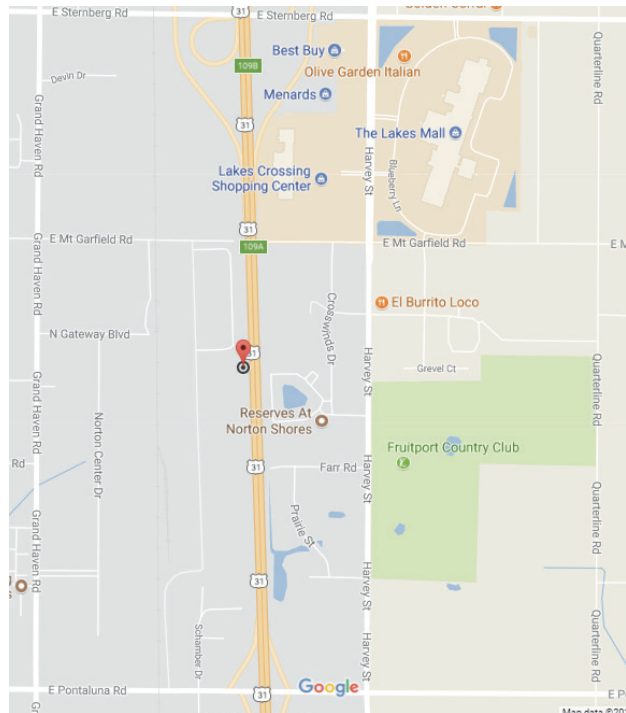

Southbound

New digital billboard in Norton Shores, MI

West side US-31 .75 Miles North of Pontaluna

This exclusive location is a PRIME site to feature your products and services.

DETAILS	
County	Muskegon
Size	10' x 36'
Location	West side US-31 .75 Miles North of Pontaluna
Per Flip Impressions	68,947
Type	Digital
Flips	up to 8 each side with a 8 second hold
Latitude	43.143549
Longitude	-86.211403
Facing	North

Contact information:

Jeff Zaloga
 Office: 231-799-4848
 Email: z@amgoutdoorad.com

Northbound

New digital billboard in Norton Shores, MI

West side US-31 .75 Miles North of Pontaluna

This exclusive location is a PRIME site to feature your products and services.

DETAILS	
County	Muskegon
Size	10' x 36'
Location	West side US-31 .75 Miles North of Pontaluna
Per Flip Impressions	53.423
Type	Digital
Flips	up to 8 each side with a 8 second hold
Latitude	43.143549
Longitude	-86.211403
Facing	South