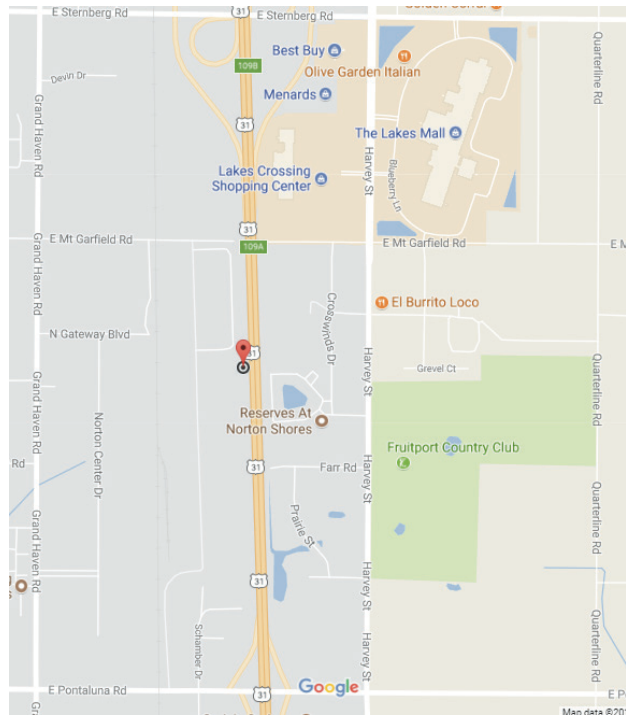

Southbound

New digital billboard in Norton Shores, MI

West side US-31 .75 Miles North of Pontaluna

This exclusive location is a PRIME site to feature your products and services.

DETAILS	
County	Muskegon
Size	10' x 36'
Location	West side US-31 .75 Miles North of Pontaluna
Per Flip Impressions	68,947
Type	Digital
Flips	up to 8 each side with a 8 second hold
Latitude	43.143549
Longitude	-86.211403
Facing	North

Contact information:

Jeff Zaloga
 Office: 231-799-4848
 Email: z@amgoutdoorad.com

Northbound

New digital billboard in Norton Shores, MI

West side US-31 .75 Miles North of Pontaluna

This exclusive location is a PRIME site to feature your products and services.

DETAILS	
County	Muskegon
Size	10' x 36'
Location	West side US-31 .75 Miles North of Pontaluna
Per Flip Impressions	53.423
Type	Digital
Flips	up to 8 each side with a 8 second hold
Latitude	43.143549
Longitude	-86.211403
Facing	South