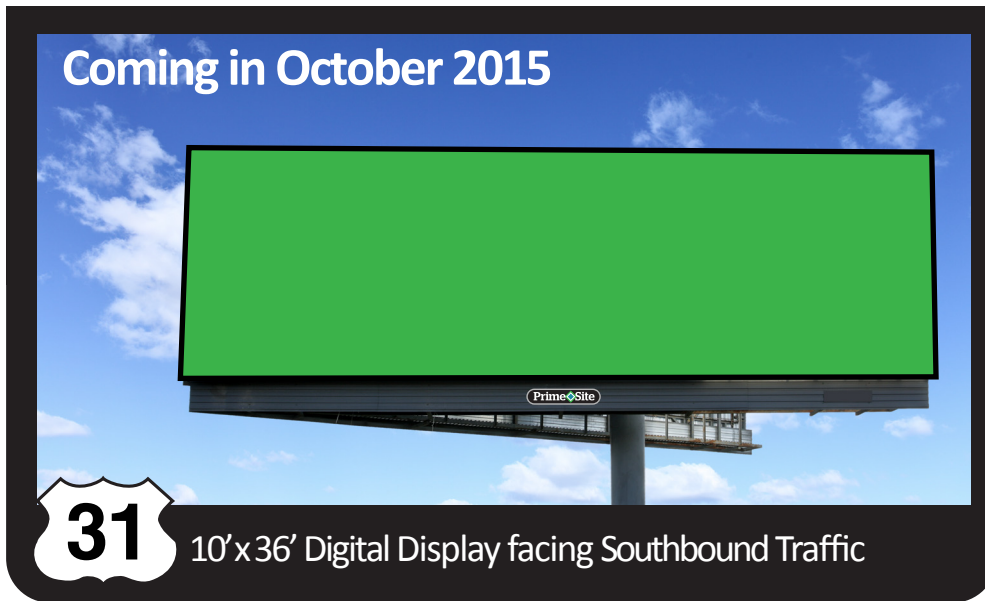

US 31 at Quincy

Display Details:

- Digital Billboard (8 faces, 10 second display time)
- Located on US 31
- Facing North to Southbound Traffic
- GPS: Lat. 42.843874, Long. 86.100596
- TAB Panel ID: *Coming Soon*
- Reference Display # W001