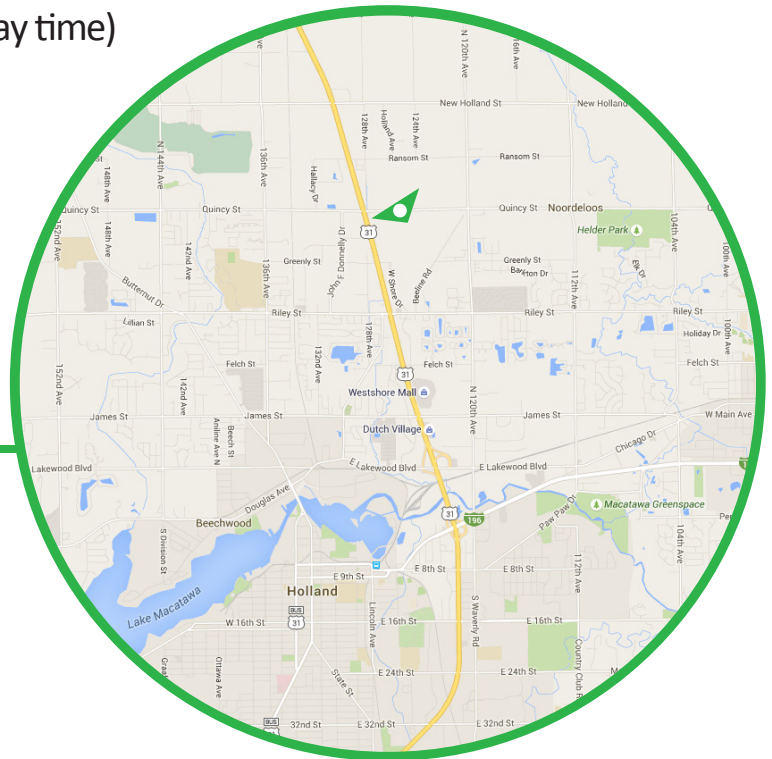

US 31 at Quincy

Display Details:

- Digital Billboard (8 faces, 10 second display time)
- Located on US 31
- Facing North to Southbound Traffic
- GPS: Lat. 42.843874, Long. 86.100596
- TAB Panel ID: *Coming Soon*
- Reference Display # W001